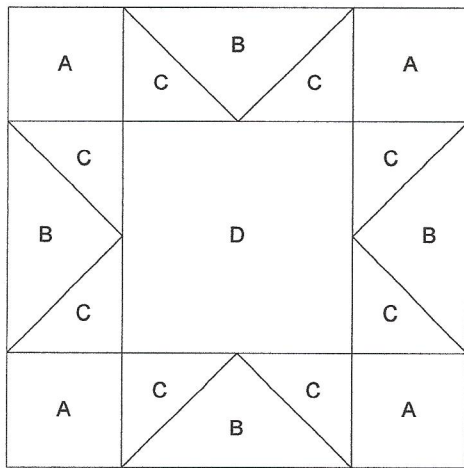

Sawtooth Star

Sawtooth Star

Key Block (1/5 actual size)

Cutting Diagrams

Patch Count

D

1 patch