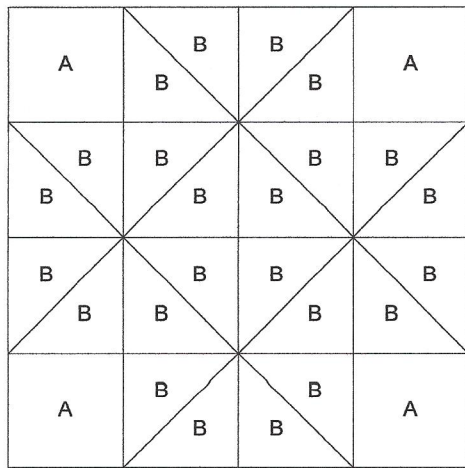

Ribbon Star

Ribbon Star

Key Block (1/5 actual size)

Cutting Diagrams

Patch Count